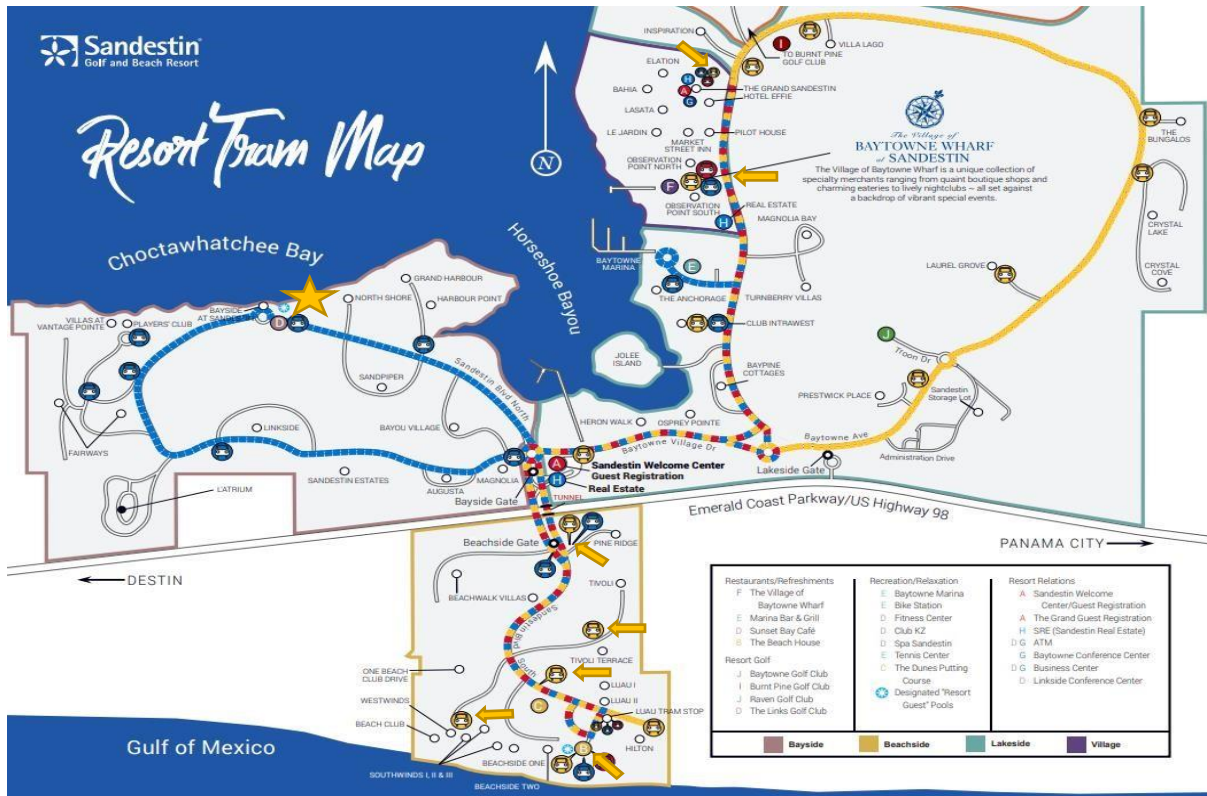

Skin, Bones CME 2024

Enhanced Conference Transportation

On behalf of Sandestin Golf and Beach Resort, it is our sincere pleasure to welcome you to our beautiful resort! We are excited to have you as our guest and are looking forward to providing you with a wonderful conference experience! To assist you with getting to and from the conference center, the following enhanced transportation plan has been setup for your event.

The designated tram stops marked with a **yellow arrow** on the below resort map will offer enhanced transportation services on the below timeline to the Linkside Conference Center, located at the yellow star. Please show your room key to utilize this service. Transportation will not have an exact pickup time; however, trams will be running on a constant loop. If the tram has just departed, the loop time before the tram returns should be approx. 25-30 minutes. Trams will take you directly to the Linkside Conference Center. Return trips will also pickup at the drop off location at the conclusion of each day's meetings.

June 11th – 6:30 am – 8:00 am

June 12th – 6:30 am – 8:00 am

June 13th – 6:30 am – 8:00 am

June 14th – 6:30am – 8:00 am